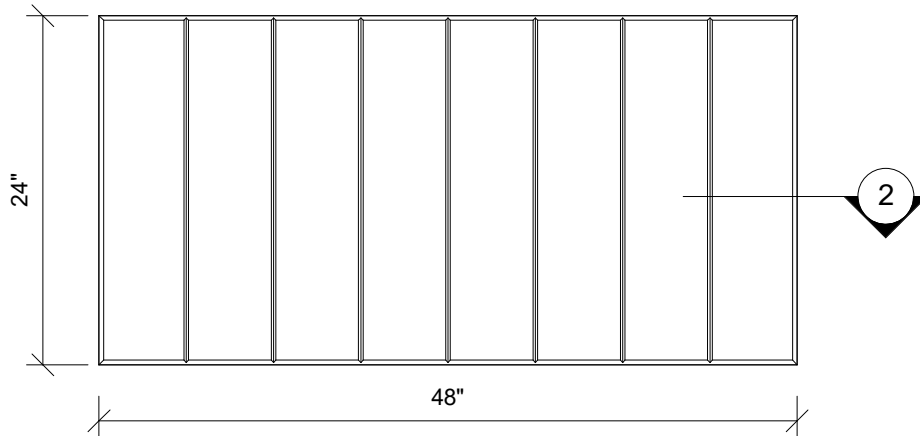

1 SIDE VIEW  
1" = 1' 0"

2 EDGE DETAIL  
3" = 1' 0"

3 PLAN VIEW  
1" = 1' 0"

4 END VIEW  
1" = 1' 0"

123 Columbia Court N. Chaska, MN 55318  
www.acousticalsurfaces.com  
1-800-854-2948

PRODUCT LINE: 1" Envirocoustic Design Panels - 2ft x 4ft - Beveled Edge - Latitude