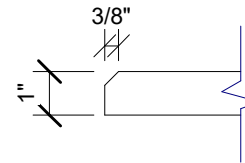

1 SIDE VIEW  
1" = 1' 0"

2 EDGE DETAIL  
3" = 1' 0"

3 PLAN VIEW  
1" = 1' 0"

4 END VIEW  
1" = 1' 0"

123 Columbia Court N. Chaska, MN 55318  
www.acousticalsurfaces.com  
1-800-854-2948

PRODUCT LINE: 1" Envirocoustic Design Panels - 2ft x 4ft - Beveled Edge - Latitude